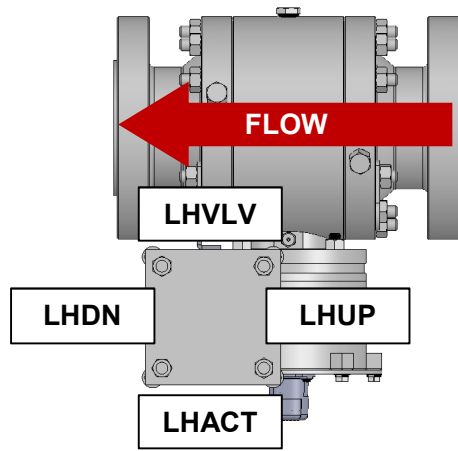

ACTUATOR MOUNT: LEFT HAND MOUNT (STANDARD)

Assembly Valve Top View

Designation	Actuator Mount	Instrument Orientation
LHVLV	LEFT HAND	FACING TOWARD VALVE
LHACT	LEFT HAND	FACING AWAY VALVE
LHDN	LEFT HAND	FACING DOWNSTREAM
LHUP	LEFT HAND	FACING UPSTREAM

***LEFT HAND MOUNT INCLUDES "CLEAN SWEEP FEATURE" AS STANDARD**

ACTUATOR MOUNT: RIGHT HAND MOUNT

Assembly Valve Top View

Designation	Actuator Mount	Instrument Orientation
RHVLV	RIGHT HAND	FACING TOWARD VALVE
RHACT	RIGHT HAND	FACING AWAY VALVE
RHDN	RIGHT HAND	FACING DOWNSTREAM
RHUP	RIGHT HAND	FACING UPSTREAM

***RIGHT HAND MOUNT AVAILABLE WITH "CLEAN SWEEP FEATURE" AS OPTION**