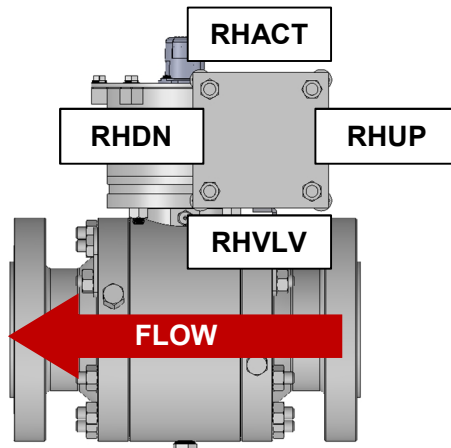

ACTUATOR MOUNT: LEFT HAND MOUNT (STANDARD)

Assembly Valve Top View

Designation	Actuator Mount	Instrument Orientation
LHVLV	LEFT HAND	FACING TOWARD VALVE
LHACT	LEFT HAND	FACING AWAY VALVE
LHDN	LEFT HAND	FACING DOWNSTREAM
LHUP	LEFT HAND	FACING UPSTREAM

***LEFT HAND MOUNT INCLUDES "CLEAN SWEEP FEATURE" AS STANDARD**

ACTUATOR MOUNT: RIGHT HAND MOUNT

Assembly Valve Top View

Designation	Actuator Mount	Instrument Orientation
RHVLV	RIGHT HAND	FACING TOWARD VALVE
RHACT	RIGHT HAND	FACING AWAY VALVE
RHDN	RIGHT HAND	FACING DOWNSTREAM
RHUP	RIGHT HAND	FACING UPSTREAM

***RIGHT HAND MOUNT AVAILABLE WITH "CLEAN SWEEP FEATURE" AS OPTION**