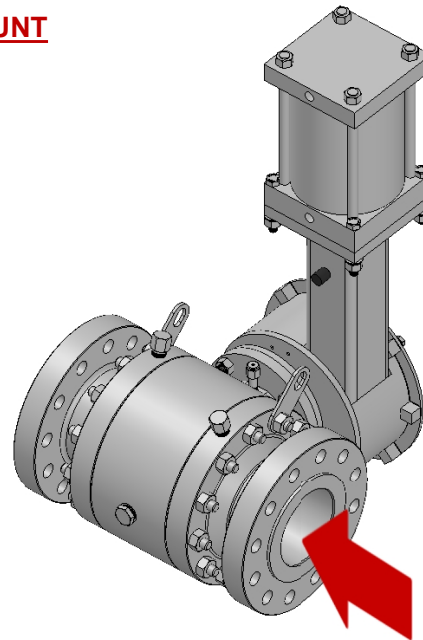

ACTUATOR MOUNT: LEFT HAND MOUNT (STANDARD)

Assembly Valve Top View

Designation	Actuator Mount	Instrument Orientation
LHVLV	LEFT HAND	FACING TOWARD VALVE
LHACT	LEFT HAND	FACING AWAY VALVE
LHDN	LEFT HAND	FACING DOWNSTREAM
LHUP	LEFT HAND	FACING UPSTREAM

***LEFT HAND MOUNT INCLUDES "CLEAN SWEEP FEATURE" AS STANDARD**

ACTUATOR MOUNT: RIGHT HAND MOUNT

Assembly Valve Top View

Designation	Actuator Mount	Instrument Orientation
RHVLV	RIGHT HAND	FACING TOWARD VALVE
RHACT	RIGHT HAND	FACING AWAY VALVE
RHDN	RIGHT HAND	FACING DOWNSTREAM
RHUP	RIGHT HAND	FACING UPSTREAM

***RIGHT HAND MOUNT AVAILABLE WITH "CLEAN SWEEP FEATURE" AS OPTION**