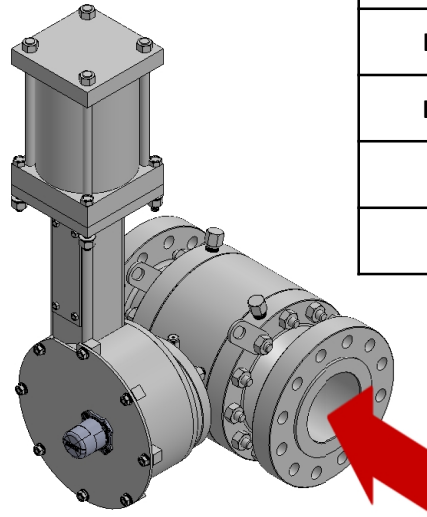

ACTUATOR MOUNT: LEFT HAND MOUNT (STANDARD)

Assembly Valve Top View

Designation	Actuator Mount	Instrument Orientation
LHVLV	LEFT HAND	FACING TOWARD VALVE
LHACT	LEFT HAND	FACING AWAY VALVE
LHDN	LEFT HAND	FACING DOWNSTREAM
LHUP	LEFT HAND	FACING UPSTREAM

***LEFT HAND MOUNT INCLUDES "CLEAN SWEEP FEATURE" AS STANDARD**

ACTUATOR MOUNT: RIGHT HAND MOUNT

Assembly Valve Top View

Designation	Actuator Mount	Instrument Orientation
RHVLV	RIGHT HAND	FACING TOWARD VALVE
RHACT	RIGHT HAND	FACING AWAY VALVE
RHDN	RIGHT HAND	FACING DOWNSTREAM
RHUP	RIGHT HAND	FACING UPSTREAM

***RIGHT HAND MOUNT AVAILABLE WITH "CLEAN SWEEP FEATURE" AS OPTION**