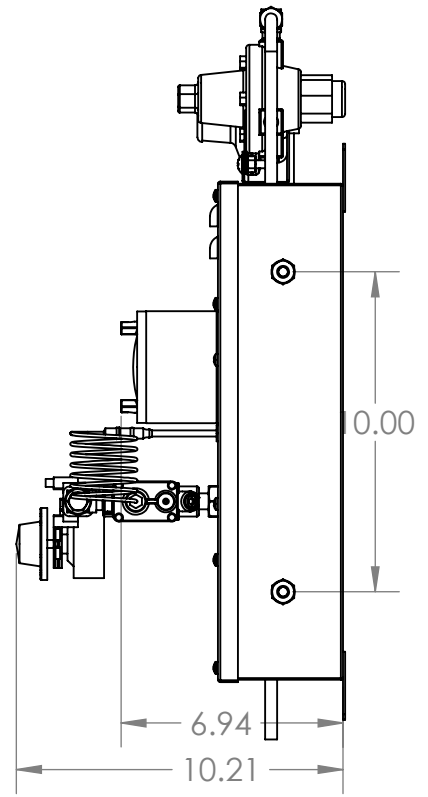

FREEZEBUSTER IGH5000  
INSTRUMENT GAS  
HEATER

UNLESS OTHERWISE NOTED:  
ALL DIMENSIONS ARE IN INCHES  
ALL DIMENSIONS ARE OUTSIDE-OUTSIDE

COMMENTS

FRONT VIEW

SIDE VIEW

BACK VIEW

TOP VIEW

BOTTOM VIEW

FREEZEBUSTER IGH5000  
INSTRUMENT GAS  
HEATER

UNLESS OTHERWISE NOTED:  
ALL DIMENSIONS ARE IN INCHES  
ALL DIMENSIONS ARE OUTSIDE-OUTSIDE

COMMENTS