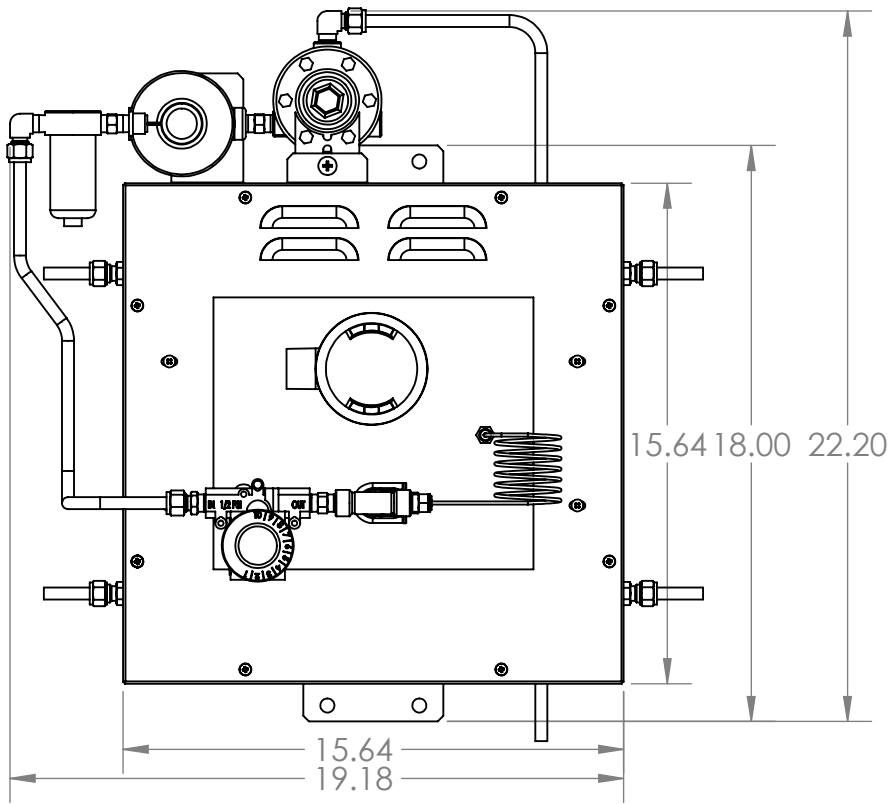

FREEZEBUSTER IGH5000  
INSTRUMENT GAS  
HEATER

UNLESS OTHERWISE NOTED:  
ALL DIMENSIONS ARE IN INCHES  
ALL DIMENSIONS ARE OUTSIDE-OUTSIDE

COMMENTS

FRONT VIEW

SIDE VIEW

BACK VIEW

TOP VIEW

BOTTOM VIEW

FREEZEBUSTER IGH5000  
INSTRUMENT GAS  
HEATER

UNLESS OTHERWISE NOTED:  
ALL DIMENSIONS ARE IN INCHES  
ALL DIMENSIONS ARE OUTSIDE-OUTSIDE

COMMENTS