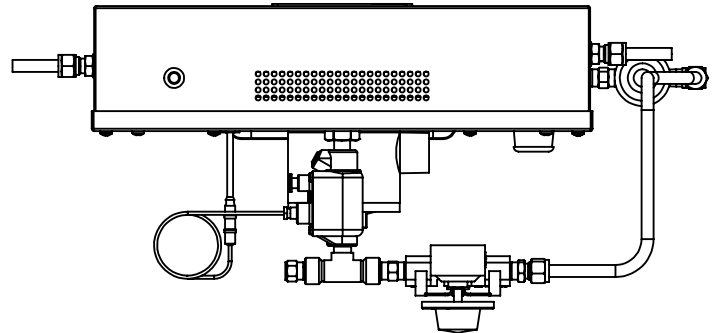

FREEZEBUSTER IGH5000  
INSTRUMENT GAS  
HEATER

UNLESS OTHERWISE NOTED:  
ALL DIMENSIONS ARE IN INCHES  
ALL DIMENSIONS ARE OUTSIDE-OUTSIDE

COMMENTS

FRONT VIEW

SIDE VIEW

BACK VIEW

TOP VIEW

BOTTOM VIEW

FREEZEBUSTER IGH5000  
INSTRUMENT GAS  
HEATER

UNLESS OTHERWISE NOTED:  
ALL DIMENSIONS ARE IN INCHES  
ALL DIMENSIONS ARE OUTSIDE-OUTSIDE

COMMENTS