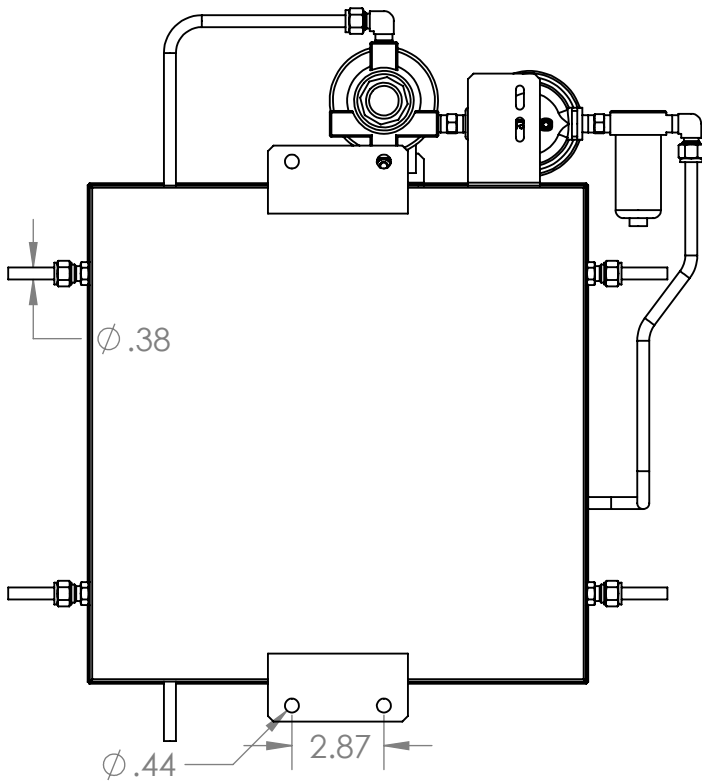

FREEZEBUSTER IGH5000  
INSTRUMENT GAS  
HEATER

UNLESS OTHERWISE NOTED:  
ALL DIMENSIONS ARE IN INCHES  
ALL DIMENSIONS ARE OUTSIDE-OUTSIDE

COMMENTS

FRONT VIEW

SIDE VIEW

BACK VIEW

TOP VIEW

BOTTOM VIEW

FREEZEBUSTER IGH5000  
INSTRUMENT GAS  
HEATER

UNLESS OTHERWISE NOTED:  
ALL DIMENSIONS ARE IN INCHES  
ALL DIMENSIONS ARE OUTSIDE-OUTSIDE

COMMENTS