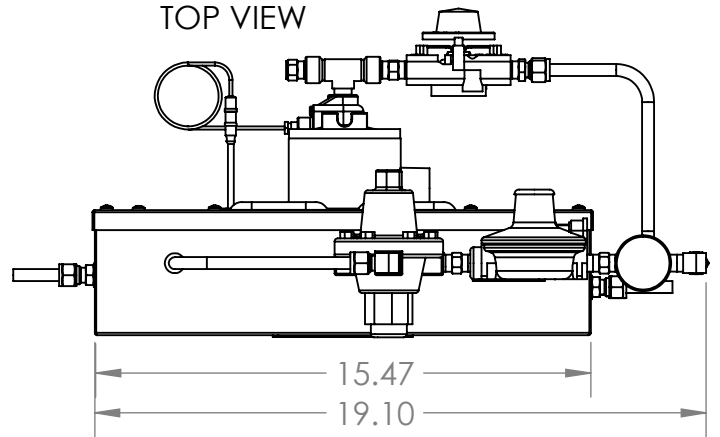

FREEZEBUSTER IGH5000  
INSTRUMENT GAS  
HEATER

UNLESS OTHERWISE NOTED:  
ALL DIMENSIONS ARE IN INCHES  
ALL DIMENSIONS ARE OUTSIDE-OUTSIDE

COMMENTS

FRONT VIEW

SIDE VIEW

BACK VIEW

TOP VIEW

BOTTOM VIEW

FREEZEBUSTER IGH5000  
INSTRUMENT GAS  
HEATER

UNLESS OTHERWISE NOTED:  
ALL DIMENSIONS ARE IN INCHES  
ALL DIMENSIONS ARE OUTSIDE-OUTSIDE

COMMENTS