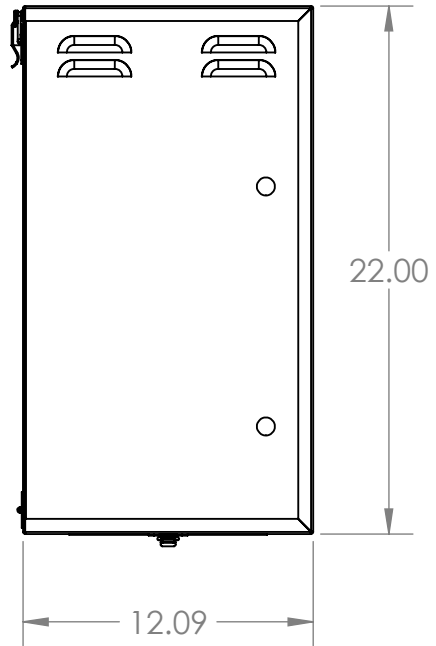

70-529M2

UNLESS OTHERWISE NOTED:
ALL DIMENSIONS ARE IN INCHES
ALL DIMENSIONS ARE OUTSIDE-OUTSIDE

COMMENTS
INSTRUMENT GAS HEATER
WEATHER COVER WITH
REMOVABLE BOTTOM PANEL.

REMOVABLE BOTTOM PANEL
ATTACHES WITH LATCHES

70-529M2

COMMENTS
INSTRUMENT GAS HEATER
WEATHER COVER WITH
REMOVABLE BOTTOM PANEL.

UNLESS OTHERWISE NOTED:
ALL DIMENSIONS ARE IN INCHES
ALL DIMENSIONS ARE OUTSIDE-OUTSIDE