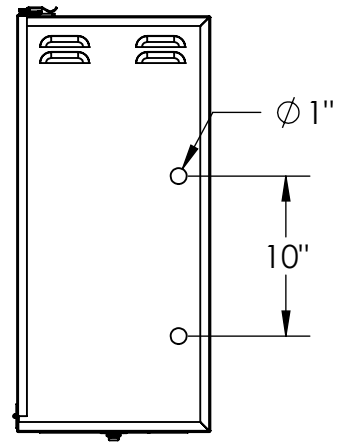

COMMENTS
WEATHER COVER FOR INSTRUMENT GAS
HEATER. REMOVABLE PANEL ON BOTTOM
WITH CUTOUTS FOR CONDUIT OR CABLES.
MOUNTING PATTERN TO ACCOMMODATE
2600 OR 5000 BTU IGH.

CATCO
 CATALYTIC HEATER COMPANY
 PO Box 188 | Terrell, TX 75160 | 972.563.8065
 www.catcoUSA.com | info@catcoUSA.com

70-677M1SS

UNLESS OTHERWISE NOTED:
 ALL DIMENSIONS ARE IN INCHES
 ALL DIMENSIONS ARE OUTSIDE-OUTSIDE

COMMENTS
 WEATHER COVER FOR INSTRUMENT GAS
 HEATER. REMOVABLE PANEL ON BOTTOM
 WITH CUTOUTS FOR CONDUIT OR CABLES.
 MOUNTING PATTERN TO ACCOMMODATE
 2600 OR 5000 BTU IGH.