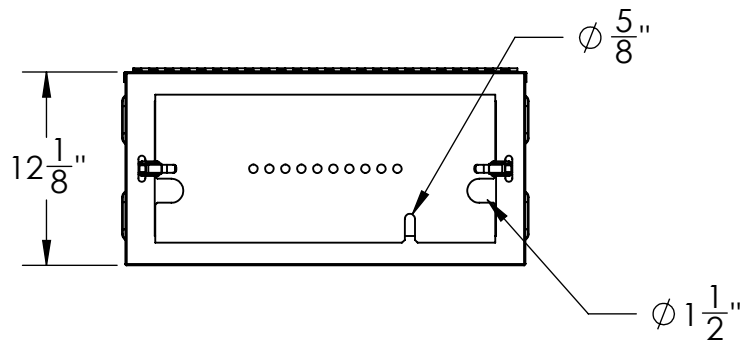

COMMENTS
WEATHER COVER FOR INSTRUMENT GAS
HEATER. REMOVABLE PANEL ON BOTTOM
WITH CUTOUTS FOR CONDUIT OR CABLES.
MOUNTING PATTERN TO ACCOMMODATE
2600 OR 5000 BTU IGH.

CATCO
 CATALYTIC HEATER COMPANY
 PO Box 188 | Terrell, TX 75160 | 972.563.8065
 www.catcoUSA.com | info@catcoUSA.com

70-677M1SS

UNLESS OTHERWISE NOTED:
 ALL DIMENSIONS ARE IN INCHES
 ALL DIMENSIONS ARE OUTSIDE-OUTSIDE

COMMENTS
 WEATHER COVER FOR INSTRUMENT GAS
 HEATER. REMOVABLE PANEL ON BOTTOM
 WITH CUTOUTS FOR CONDUIT OR CABLES.
 MOUNTING PATTERN TO ACCOMMODATE
 2600 OR 5000 BTU IGH.