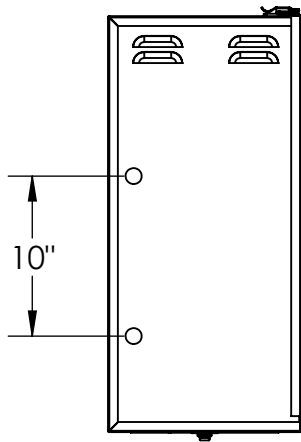

COMMENTS
WEATHER COVER FOR INSTRUMENT GAS
HEATER. REMOVABLE PANEL ON BOTTOM
WITH CUTOUTS FOR CONDUIT OR CABLES.
MOUNTING PATTERN TO ACCOMMODATE
2600 OR 5000 BTU IGH.

CATCO
 CATALYTIC HEATER COMPANY
 PO Box 188 | Terrell, TX 75160 | 972.563.8065
 www.catcoUSA.com | info@catcoUSA.com

70-677M1SS

UNLESS OTHERWISE NOTED:
 ALL DIMENSIONS ARE IN INCHES
 ALL DIMENSIONS ARE OUTSIDE-OUTSIDE

COMMENTS
 WEATHER COVER FOR INSTRUMENT GAS
 HEATER. REMOVABLE PANEL ON BOTTOM
 WITH CUTOUTS FOR CONDUIT OR CABLES.
 MOUNTING PATTERN TO ACCOMMODATE
 2600 OR 5000 BTU IGH.