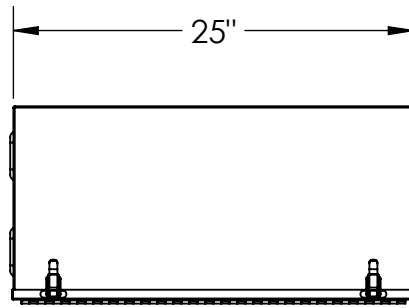

CATCO
CATALYTIC HEATER COMPANY
PO Box 188 | Terrell, TX 75160 | 972.563.8065
www.catcoUSA.com | info@catcoUSA.com

70-677M1SS

UNLESS OTHERWISE NOTED:
ALL DIMENSIONS ARE IN INCHES
ALL DIMENSIONS ARE OUTSIDE-OUTSIDE

COMMENTS
WEATHER COVER FOR INSTRUMENT GAS
HEATER. REMOVABLE PANEL ON BOTTOM
WITH CUTOUTS FOR CONDUIT OR CABLES.
MOUNTING PATTERN TO ACCOMMODATE
2600 OR 5000 BTU IGH.